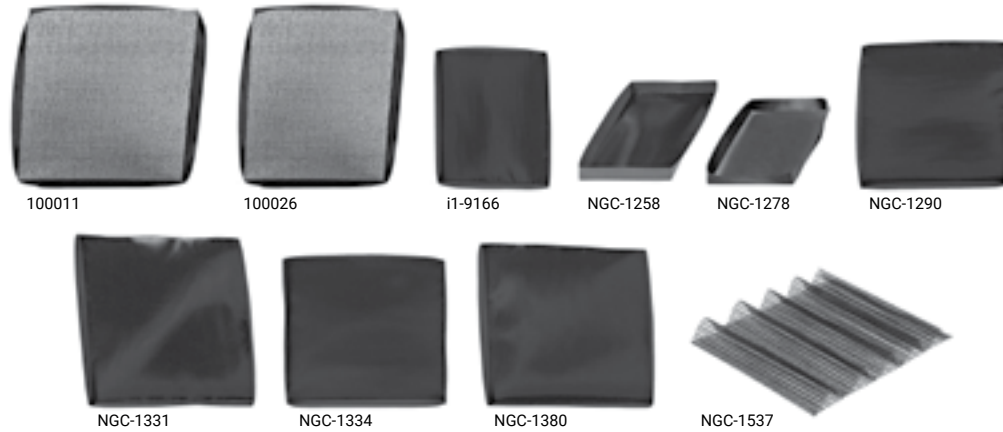

PTFE Baskets

Part Number	List Price	Description	PLEXOR Impingement	PLEXOR Rapid Cook	PLEXOR Convection	i5	i3	i1 El Bandido	i1 (Sota, WS, Panini)	ECO or ECO ST	Bullet/Encore	Tornado or Tornado 2	C3	Double Batch	Single Batch	Fire	HhB	HhC 1618	HhC 2020	HhC 2620
100011	83.09	Basket, Cooking, PTFE, Mesh, 14.5" x 13.5" x 1" (368 mm x 343 mm x 25 mm)	X		X	X	X				X	X	X	X	X		X	X	X	X
100021	89.57	Basket, Cooking, PTFE, XL Mesh, 14.5" x 13.5" x 1" (368 mm x 343 mm x 25 mm)	X		X	X	X				X	X	X	X	X		X	X	X	X
100026	89.57	Basket, Cooking, PTFE, Mesh, 11.5" x 13.5" x 1" (292 mm x 343 mm x 25 mm)	X	X	X	X	X				X	X	X	X	X		X	X	X	X
i1-9166	81.38	Basket, Cooking, PTFE, Solid, 8.5" x 11" x 1" (216 mm x 292 mm x 25 mm)	X	X	X	X	X		X	X	X	X	X	X	X		X	X	X	X
i1-9169	55.44	Basket, Cooking, PTFE, Perforated, 8.5" x 11" x 1" (216 mm x 292 mm x 25 mm)	X	X	X	X	X		X	X	X	X	X	X	X		X	X	X	X
NGC-1258	89.57	Basket, Cooking, PTFE, Mesh, 6" x 12" x 1" (152 mm x 305 mm x 25 mm)	X	X	X	X	X		X	X	X	X	X	X	X		X	X	X	X
NGC-1278	102.61	Basket, Cooking, PTFE, Solid, 6.5" x 14.25" x 0.5" (165 mm x 362 mm x 13 mm)	X		X	X	X				X	X	X	X	X		X	X	X	X
NGC-1290	117.22	Basket, Cooking, PTFE, Solid, 12" x 12" x 1" (305 mm x 305 mm x 25 mm)	X	X	X	X	X				X	X	X	X	X		X	X	X	X
NGC-1331	117.22	Basket, Cooking, PTFE, Solid, 14.5" x 13.5" x 1" (368 mm x 343 mm x 25 mm)	X		X	X	X				X	X	X	X	X		X	X	X	X
NGC-1334	117.22	Basket, Cooking, PTFE, Solid, 12" x 13" x 1" (305 mm x 330 mm x 25 mm)	X	X	X	X	X				X	X	X	X	X		X	X	X	X
NGC-1380	117.22	Basket, Cooking, PTFE, Solid, 13.4" x 13.4" x 1" (340 mm x 340 mm x 25 mm)	X	X	X	X	X				X	X	X	X	X		X	X	X	X
NGC-1537	107.46	Basket, Cooking, PTFE, Mesh, Wavy 10.13" x 10.13" x 2" (257 mm x 257 mm x 51 mm)	X	X	X	X	X		X	X	X	X	X	X	X		X	X	X	X
NGC-1583	154.70	Basket, Cooking, PTFE, Mesh, Wavy, 15" x 10.5" x 1.5" (381 mm x 267 mm x 38 mm)	X		X	X	X				X	X	X	X	X		X	X	X	X
NGC-1584	133.39	Basket, Cooking, PTFE, Mesh, Wavy, 13" x 13" x 1.5" (203 mm x 305 mm x 38 mm)	X	X	X	X	X				X	X	X	X	X		X	X	X	X
NGC-1585	97.62	Basket, Cooking, PTFE, Mesh, Wavy 8" x 12" x 1.5" (203 mm x 305 mm x 38 mm)	X	X	X	X	X		X	X	X	X	X	X	X		X	X	X	X