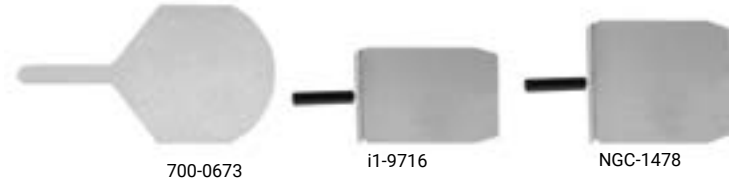

Waveguide Caps

Part Number	List Price	Description	PLEXOR Impingement	PLEXOR Rapid Cook	PLEXOR Convection	i5	i3	i1 El Bandido	i1 (Sota, WS, Panini)	ECO or ECO ST	Bullet/Encore	Tornado or Tornado 2	C3	Double Batch	Single Batch	Fire	HhB	HhC 1618	HhC 2020	HhC 2620	
TC3-3215	133.54	Waveguide Cap, Ceramic, C3 Oven											X								

Paddles

Part Number	List Price	Description	PLEXOR Impingement	PLEXOR Rapid Cook	PLEXOR Convection	i5	i3	i1 El Bandido	i1 (Sota, WS, Panini)	ECO or ECO ST	Bullet/Encore	Tornado or Tornado 2	C3	Double Batch	Single Batch	Fire	HhB	HhC 1618	HhC 2020	HhC 2620
700-0673	105.82	Paddle, Wooden, 14" x 12" (356 mm x 305 mm)	X	X	X	X	X				X	X	X	X		X	X	X	X	X
i1-9716	39.05	Paddle, Aluminum, 9.6" x 13.6" (244 x 345 mm)	X	X	X	X	X	X	X	X	X	X	X	X		X	X	X	X	X
NGC-1478	76.61	Paddle, Aluminum, 12.3" x 13.6" (312 mm x 345 mm)	X	X	X	X	X		X	X	X	X		X		X	X	X	X	X